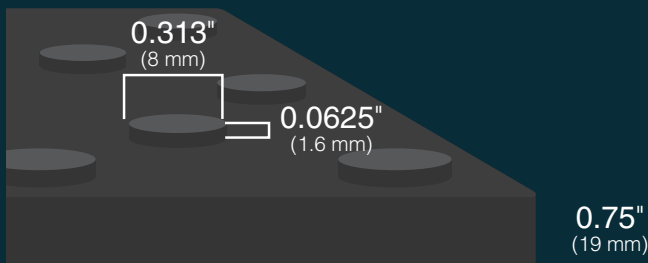

ADA GROUND MAT

ADA-ACCESSIBLE TEMPORARY PATHWAY

ADA MAT DIMENSIONS (TOP VIEW):

ADA MAT DIMENSIONS (PROFILE VIEW):

ADA MAT BENEFITS:

The ADA Ground Mat offers a versatile solution for various applications with its vulcanized rubber mats that provide insulation, cushioning, and superior traction, even in wet conditions.

With three-quarter inches of non-absorbent, solid vulcanized rubber, these mats act as a protective barrier, safeguarding investments from potential damage while providing a reliable walking surface.

Installation is straightforward, requiring a level surface and simple cutting to fit using a utility knife and straight edge. Maintenance is hassle-free, with options to sweep or hose down for cleaning, ensuring durability and longevity.