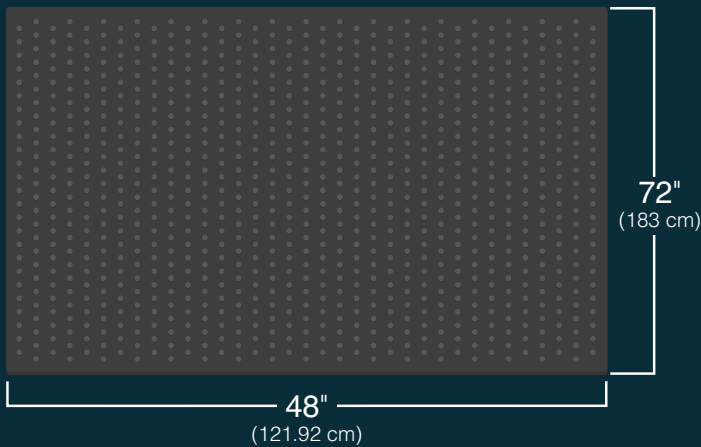

ADA GROUND MAT

ADA-ACCESSIBLE TEMPORARY PATHWAY

ADA MAT DIMENSIONS (TOP VIEW):

ADA MAT DIMENSIONS (PROFILE VIEW):

ADA MAT BENEFITS:

The ADA Ground Mat offers a versatile solution for various applications with its vulcanized rubber mats that provide insulation, cushioning, and superior traction, even in wet conditions.

With three-quarter inches of non-absorbent, solid vulcanized rubber, these mats act as a protective barrier, safeguarding investments from potential damage while providing a reliable walking surface.

Installation is straightforward, requiring a level surface and simple cutting to fit using a utility knife and straight edge. Maintenance is hassle-free, with options to sweep or hose down for cleaning, ensuring durability and longevity.